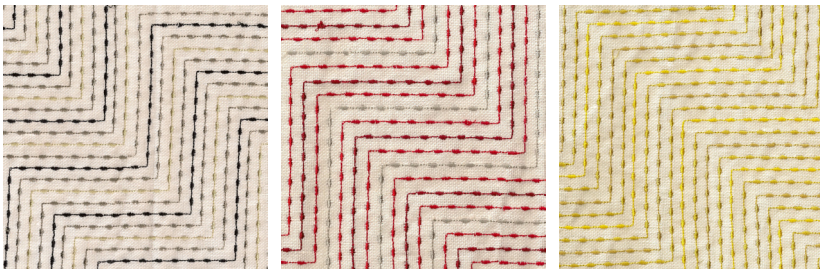

# seemakrish

MANHATTAN

SKU# 1302/E

Color: Central Park Green  
Content: 55% Linen 45% Wool  
Width: 50" Cuttable  
Repeat: 7" V, 8" H  
Care: Dry Clean Only

Embroidered in India.

Broadway Black

Cherry Lane Red